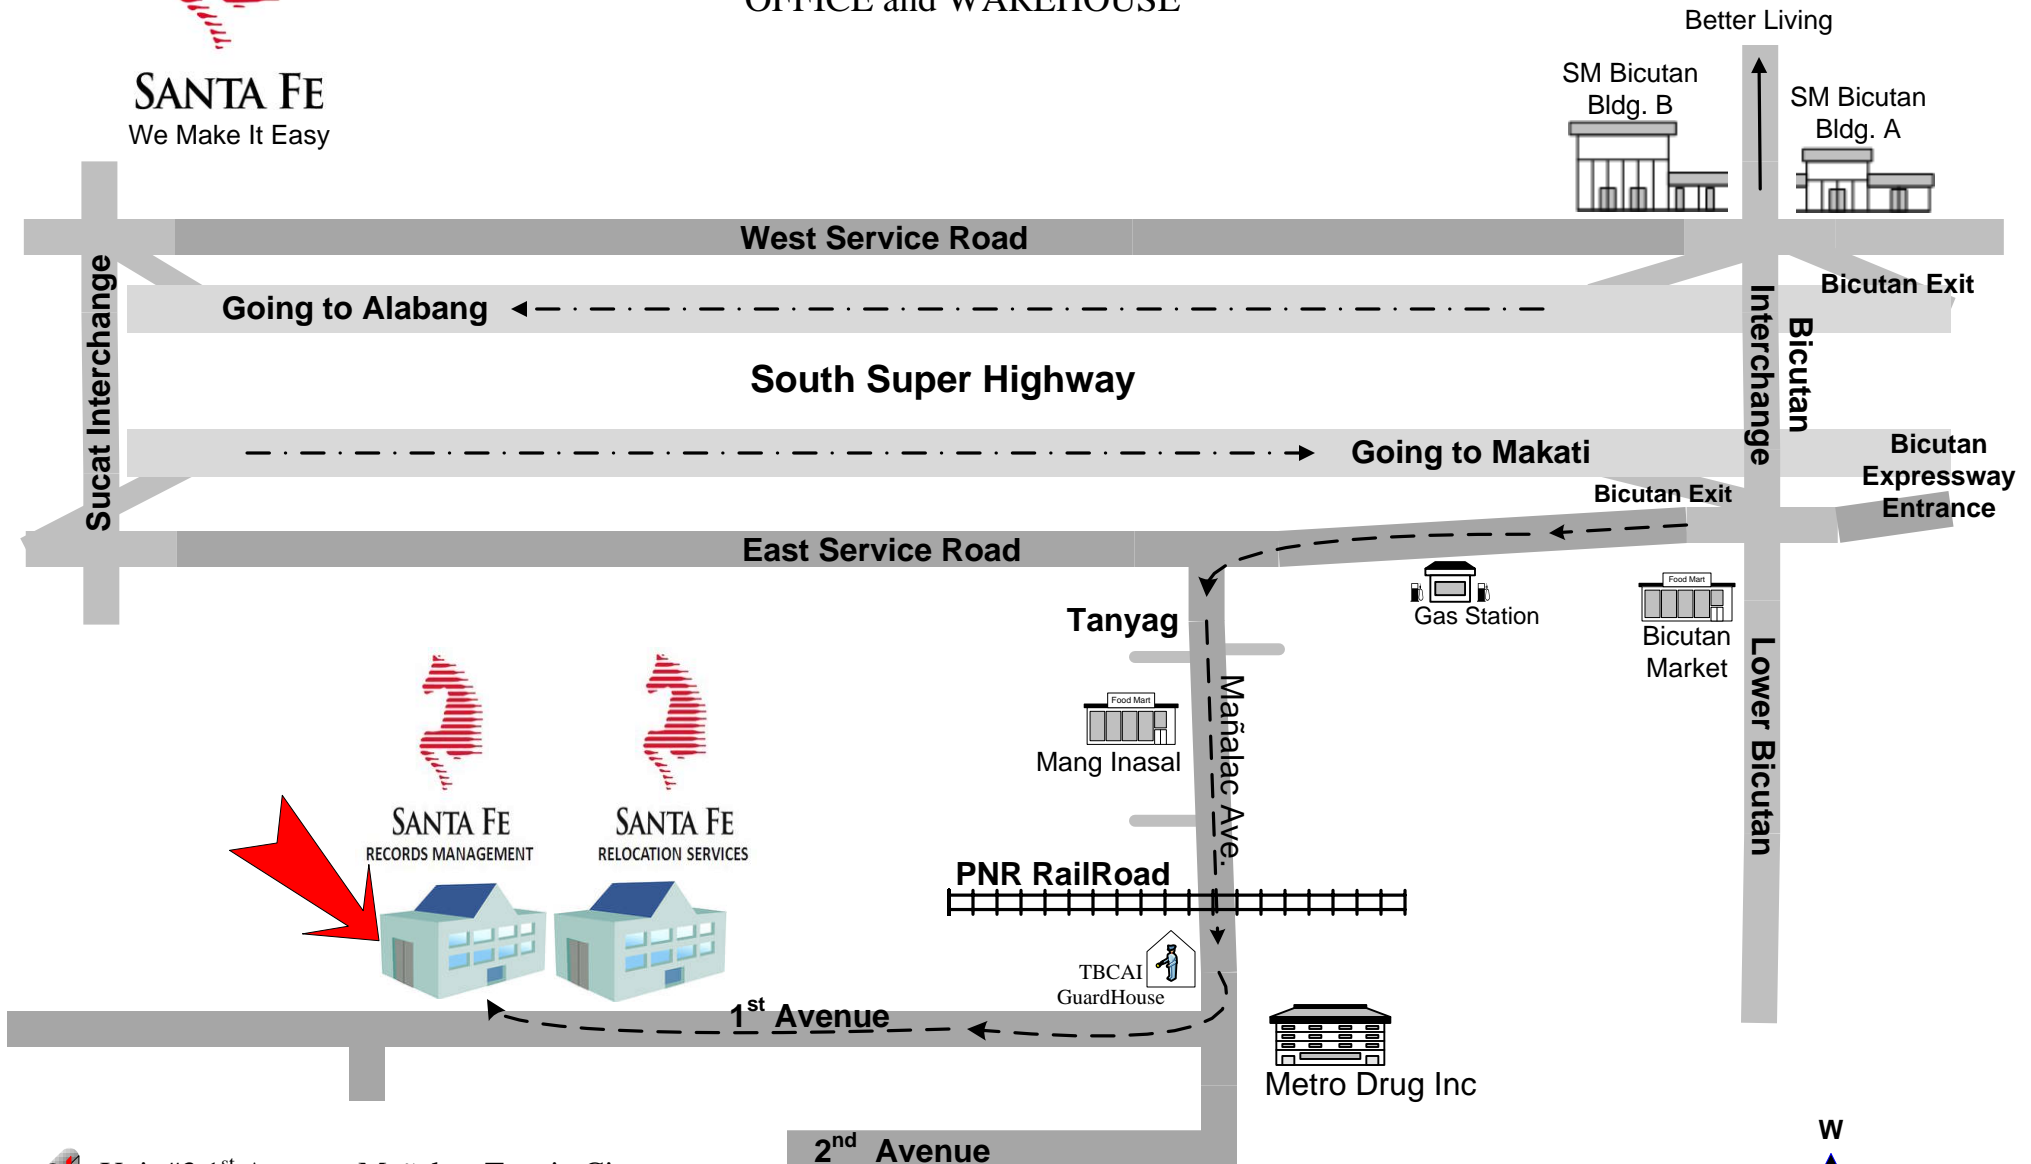

SANTA FE
We Make It Easy

VICINITY MAP

OFFICE and WAREHOUSE

Unit #3 1st Avenue, Mañalac, Taguig City

(63 2) 838 1761 to 64

(63 2) 838 8190

Santafe.Manila@santafe.com.ph